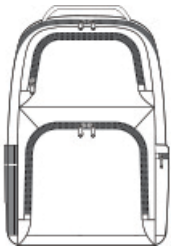

SPEC SHEET + MEASUREMENTS

PORT AUTHORITY.

Port Authority® Transit Backpack. BG224

Product photo

This modern backpack has it all! Designed to easily transition from home to the office, this backpack features zippered organization pockets and a dedicated laptop compartment.

- 200 denier mini grid dobby polyester
- Spacious main compartment
- Dedicated back laptop compartment
- Top front zippered valuables pocket
- Front zippered pocket with organization panel
- Side mesh pocket
- Side zippered pocket
- Padded air mesh back panels and shoulder straps
- Adjustable slide sternum strap
- Integrated carry handle
- Metal zipper pulls
- Luggage trolley pass through on back
- Laptop dimensions: 16"h x 12"w x 1"d; fits most 15" laptops
- Dimensions: 17.5"h x 12"w x 7.5"d; Approx. 1,575 cubic inches

Sketches

front

back

Note: Bags not intended for use by children 12 and under.

SPEC SHEET + MEASUREMENTS

PORT AUTHORITY.

Port Authority® Transit Backpack. BG224

COLORS